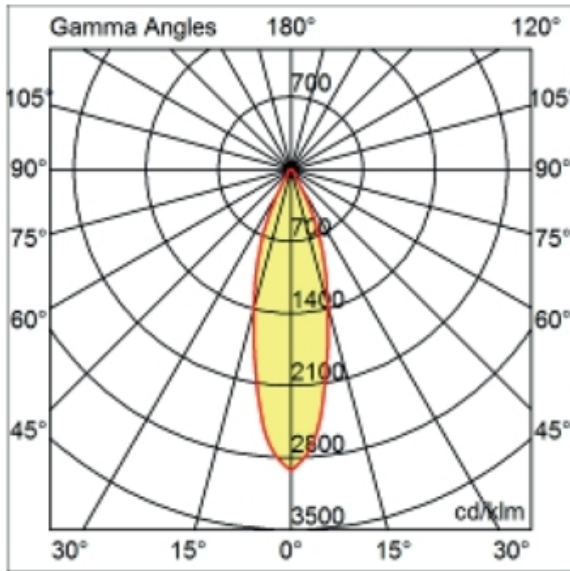

DIXIT RA8 RECESSED

A56077-

PROJECT	
TYPE	
SPECIFIER	
QUANTITY	
DATE	

	DP	DV	
Dimming	Phase	0-10V	
Color Temperature	27K	30K	35K
	2700K	3000K	3500K

Order Example **K°**
L5XXXXXX-DV-30K
0-10V **3000K**

A