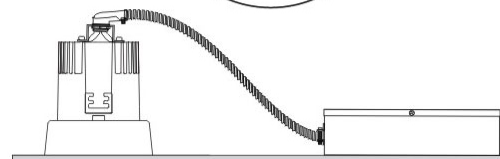

5 7/8"
150mm
A