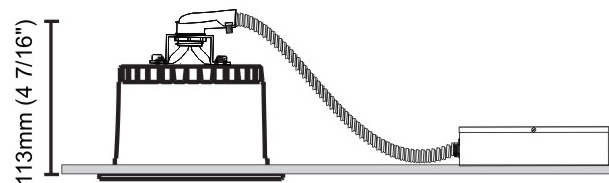

Ø100mm (3 15/16")