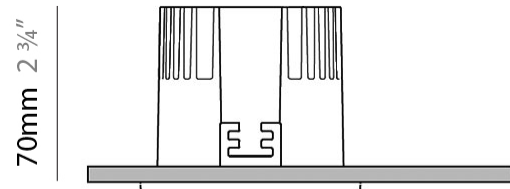

GENERAL

Series: Dixit
Subseries: Dixit RA8
Brand: Ivela
Division: Architectural
Mounting Type: Recessed
Mounting Location: Ceiling
Subcategory: Downlight

PHYSICAL

Shape: Square
Length (mm): 80
Length (in): 3 1/8
Width (mm): 80
Width (in): 3 1/8
Height (mm): 70
Height (in): 2 3/4
Min. Recessing Depth (mm): 110
Min. Recessing Depth (in): 4 3/16
Light Distribution: Direct
Weight (kg): 0.4
Weight (lbs): 0.88
Diffuser: Clear Polycarbonate
Fixture Finish: MWH
Fixture Material: Aluminum Die Cast
Cut-out Measurements: 70mm / 2 3/4"

ELECTRICAL

Lamp Type: LED
Total Output Wattage (W): 9 / 12
Dimming: Tri-Mode (Non-Dimming and Phase Dimming (120Vac only) and 0-10V Dimming)
Driver Included: No
Driver Location: Recessed Housing
Driver Type: Constant Current - Universal
Driver Class: Class 2
Input Voltage (V): 120 - 277
Constant Current (MA): 250 / 350

LED

Number of LEDs: 1
Color Temperature (°K): 2700 / 3000
Max. Delivered Lumen (lm): 1096 / 1447
CRI: >80 CRI
Efficiency (%): 87.7
Lamp Life (hrs): 50000
Upon Request: 3500K upon request

OPTICAL

Optic°: 26
Adjustability: Fixed
Upon Request: Optic 45° (mirror-metallized) / 65° (white)

RATINGS AND CERTIFICATIONS

Certified By: Certified for North American Standards
IP rating: IP44
IK Rating: IK08
Glare Rating: ≤ 19

PROJECT	_____
TYPE	_____
SPECIFIER	_____
QUANTITY	_____
DATE	_____